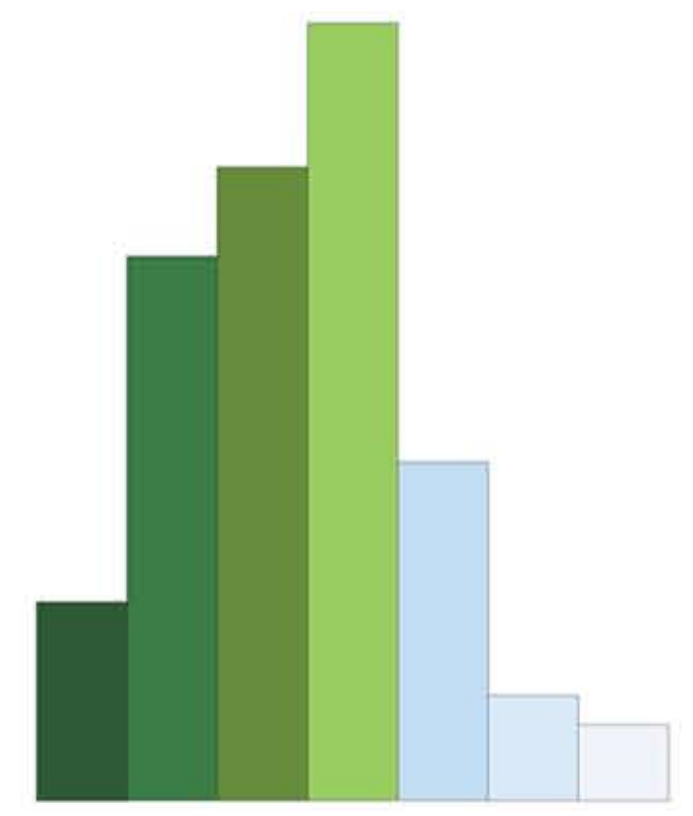

COMPOSITE FOR NCAIA

JUNE 2014

REGIONAL

Peer Group 4

Charlotte