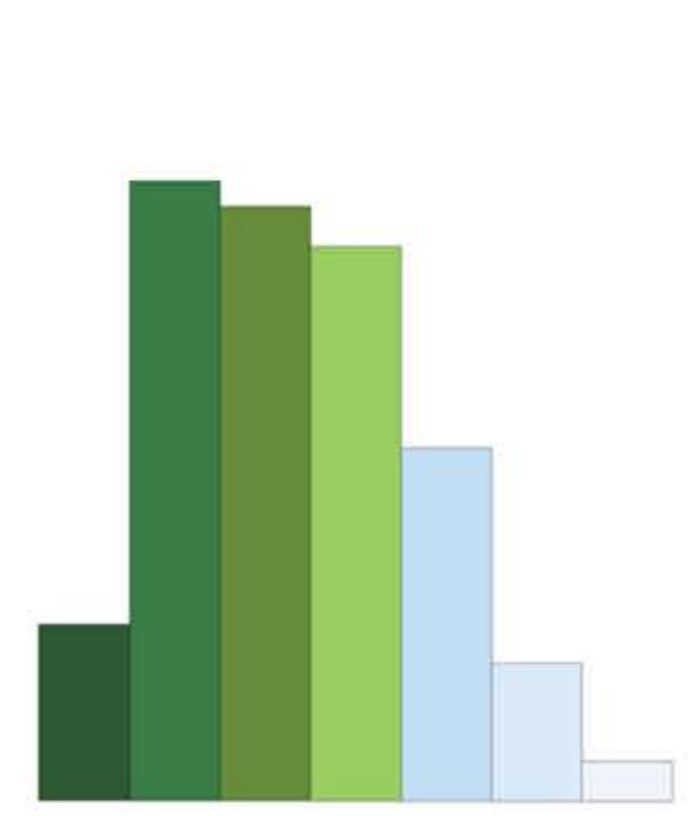

Triangle

URBAN

Peer Group 2